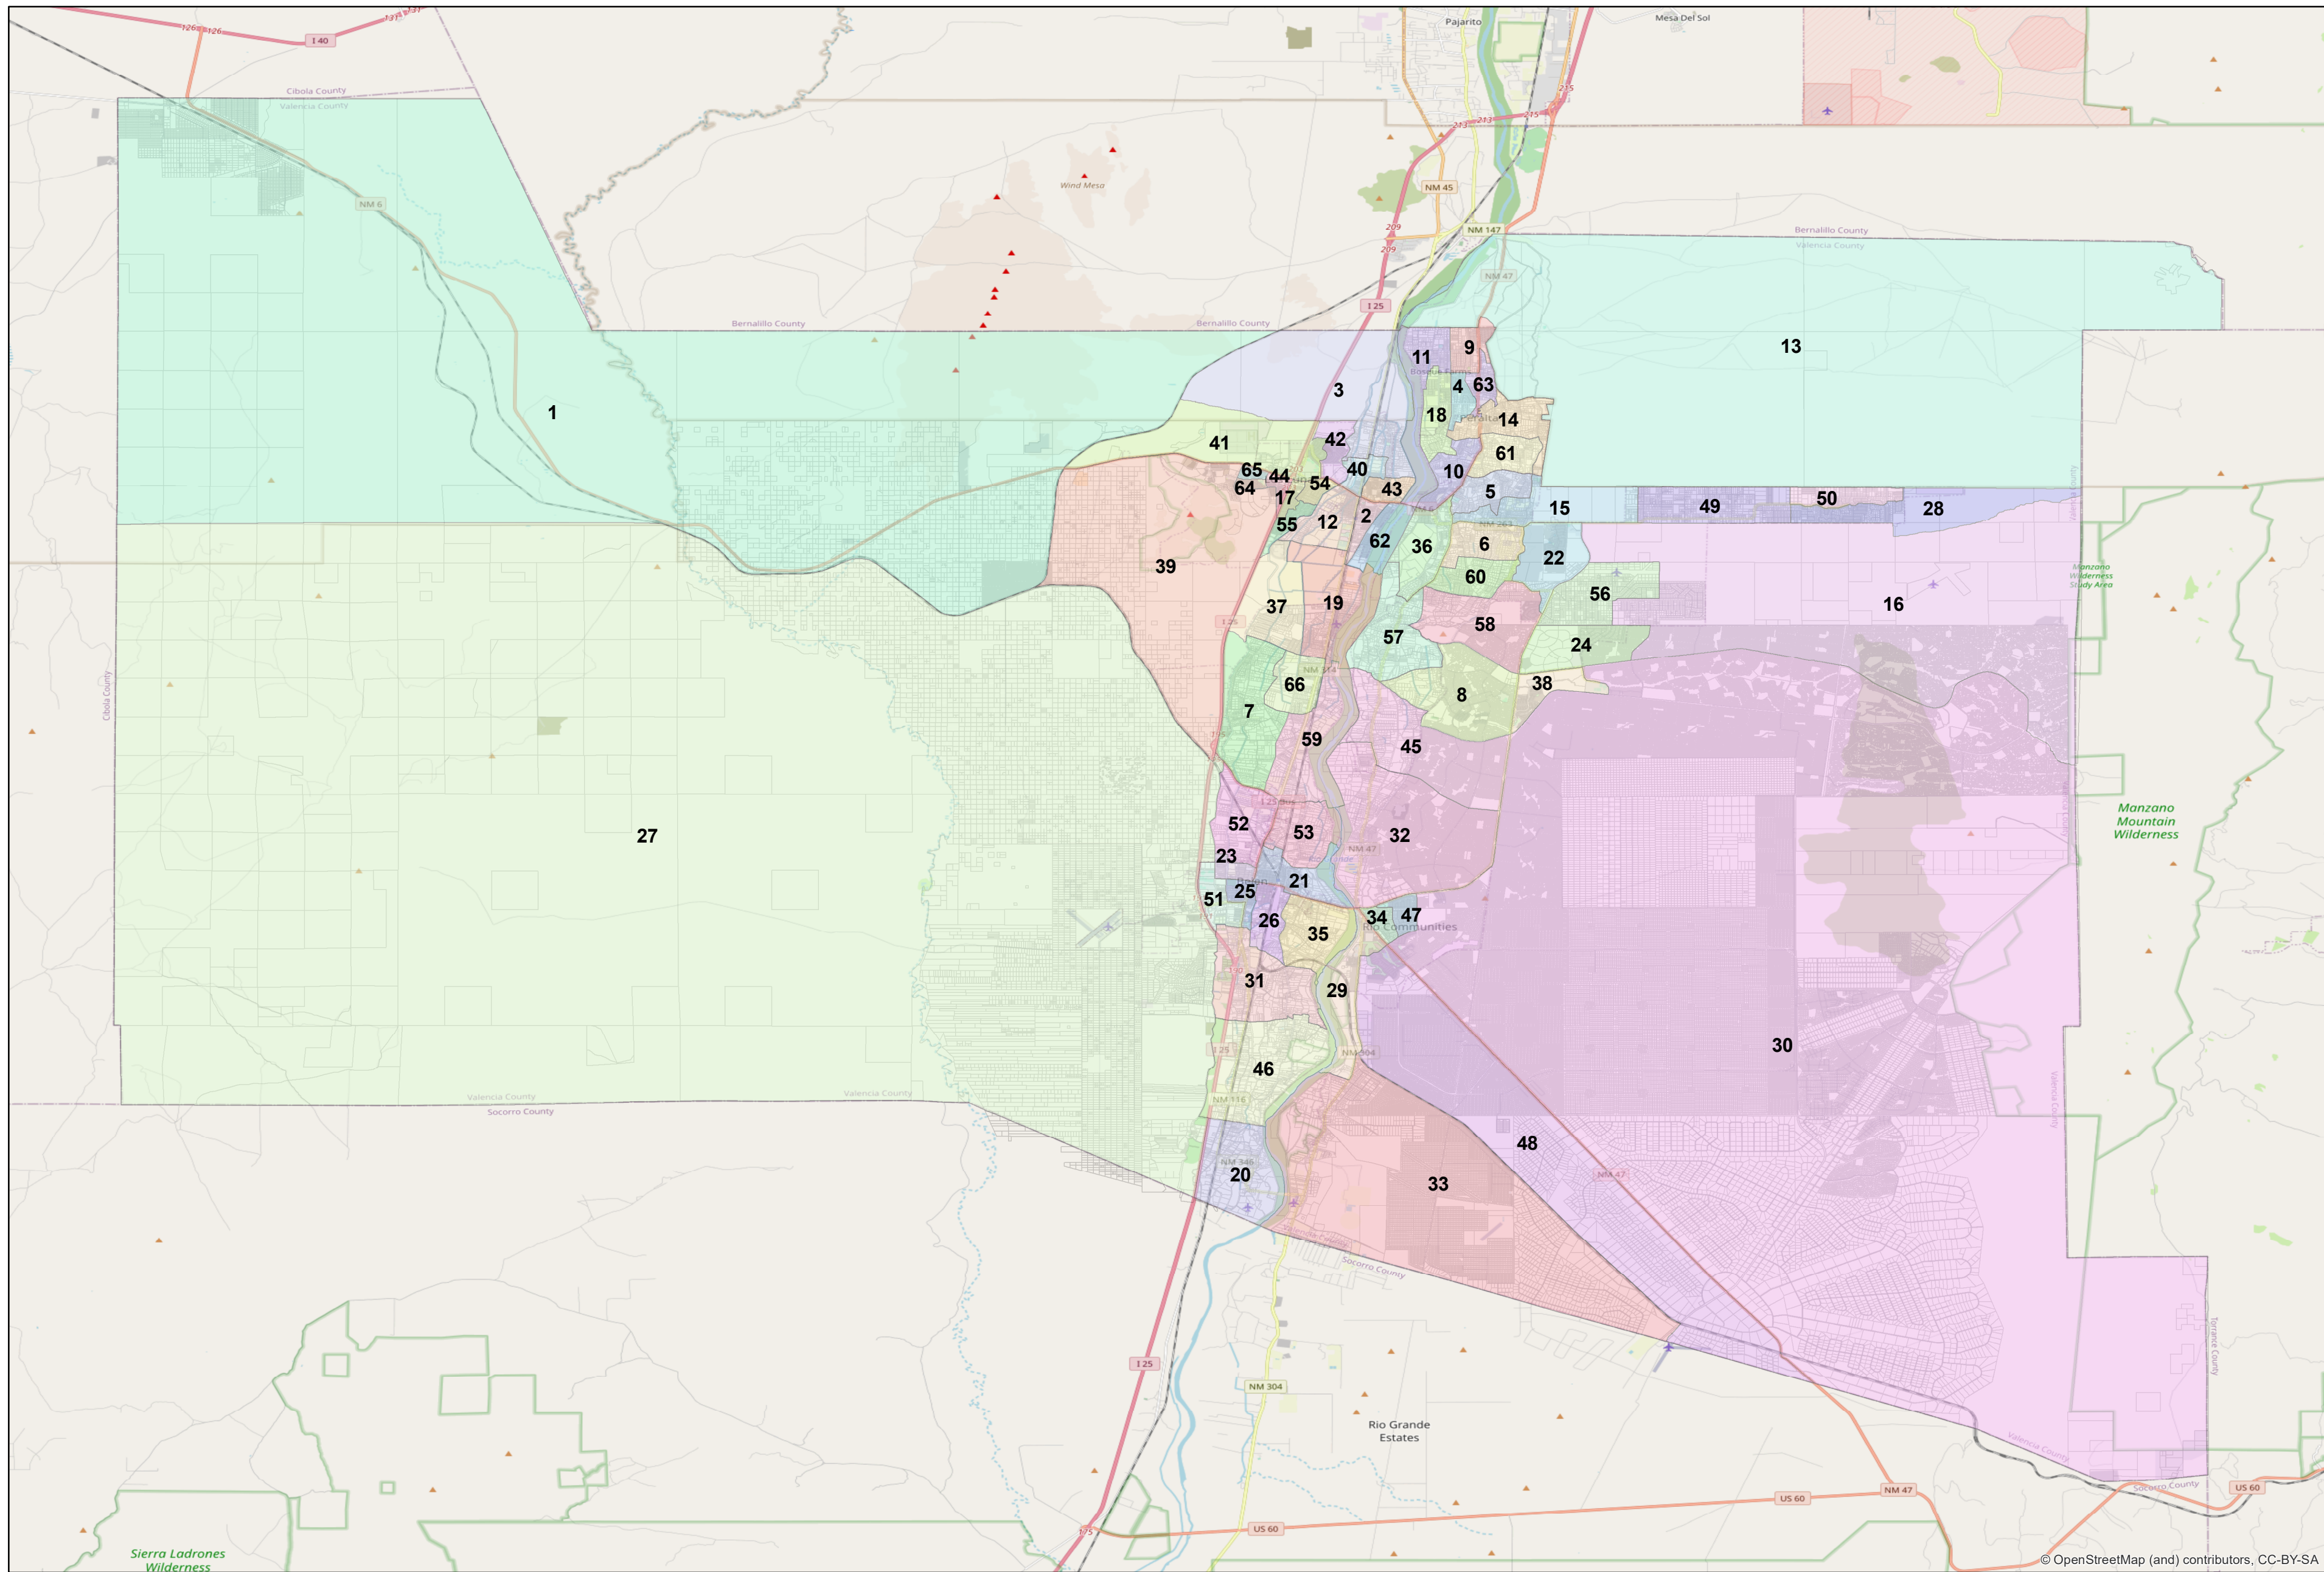

# Valencia County Voting Precincts

© OpenStreetMap (and) contributors, CC-BY-SA

Coordinate System: GCS North American 1983  
Datum: North American 1983  
Units: Degree